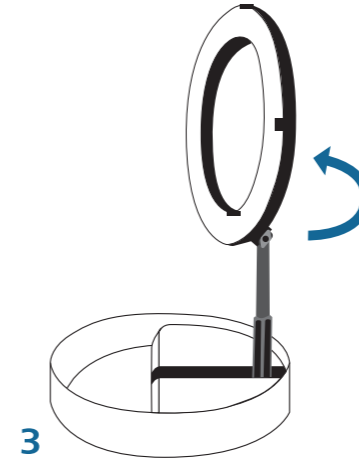

hama

00
004658

LED RING LIGHT

SpotLight FoldUp 102 II

Service & Support

www.hama.com

Hama GmbH & Co KG
86652 Monheim / Germany

+49 9091 502-0
D GB

All listed brands are trademarks of the corresponding companies. Errors and omissions excepted, and subject to technical changes. Our general terms of delivery and payment are applied.

A

B

C