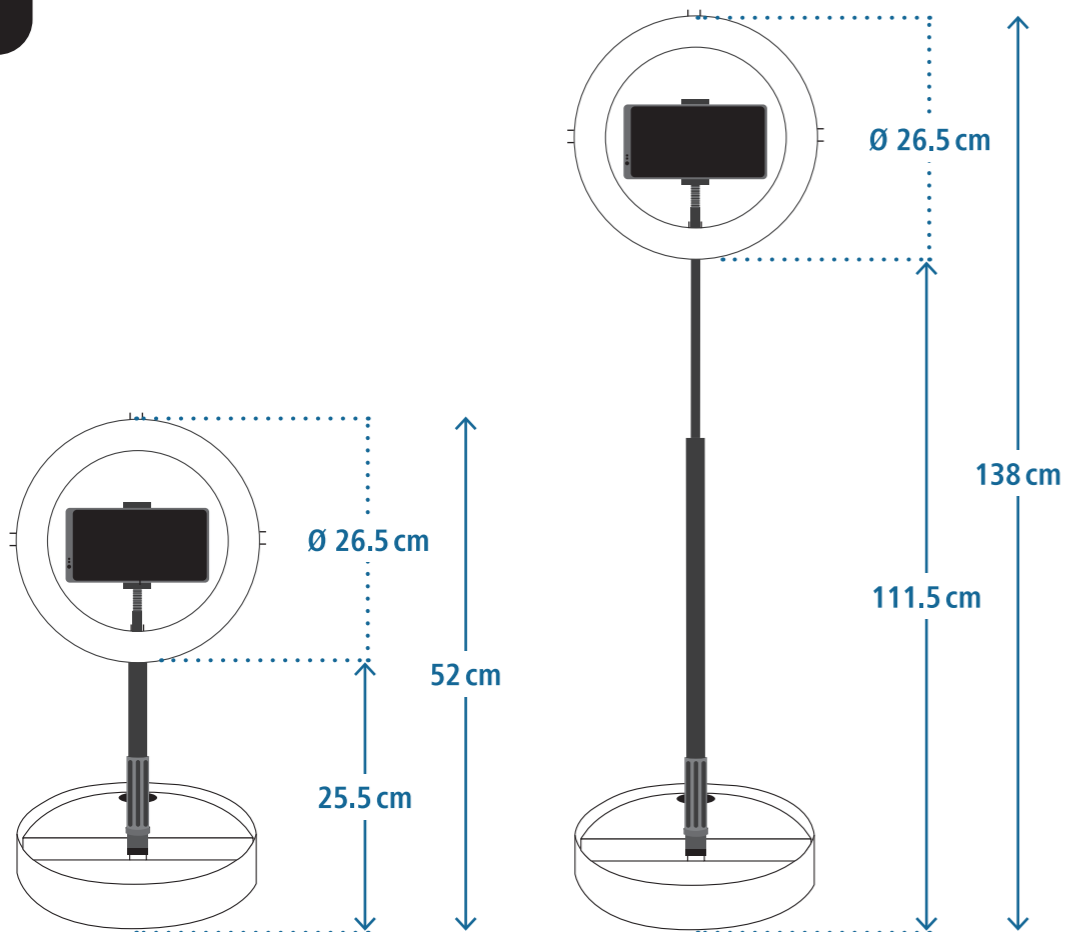

hama

00
004658

LED RING LIGHT

SpotLight FoldUp 102 II

Service & Support

www.hama.com

Hama GmbH & Co KG
86652 Monheim / Germany

+49 9091 502-0
D GB

All listed brands are trademarks of the corresponding companies. Errors and omissions excepted, and subject to technical changes. Our general terms of delivery and payment are applied.

A

B

C