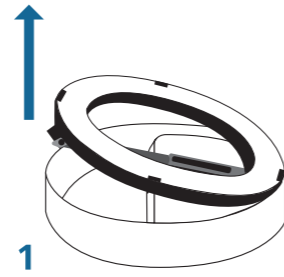

hama

00
004658

LED RING LIGHT

SpotLight FoldUp 102 II

Service & Support

www.hama.com

Hama GmbH & Co KG
86652 Monheim / Germany

+49 9091 502-0
D GB

All listed brands are trademarks of the corresponding companies. Errors and omissions excepted, and subject to technical changes. Our general terms of delivery and payment are applied.

A

B

C