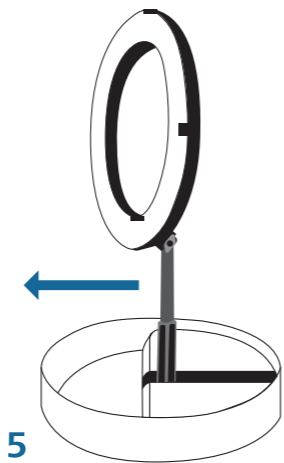

hama

00
004658

LED RING LIGHT

SpotLight FoldUp 102 II

Service & Support

www.hama.com

Hama GmbH & Co KG
86652 Monheim / Germany

+49 9091 502-0
D GB

All listed brands are trademarks of the corresponding companies. Errors and omissions excepted, and subject to technical changes. Our general terms of delivery and payment are applied.

A

B

C