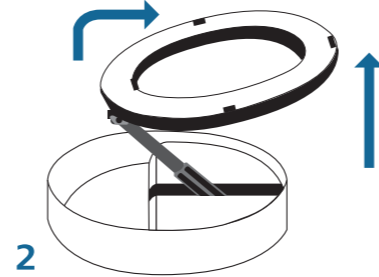

hama

00
004658

LED RING LIGHT

SpotLight FoldUp 102 II

Service & Support

www.hama.com

Hama GmbH & Co KG
86652 Monheim / Germany

+49 9091 502-0
D GB

All listed brands are trademarks of the corresponding companies. Errors and omissions excepted, and subject to technical changes. Our general terms of delivery and payment are applied.

A

B

C