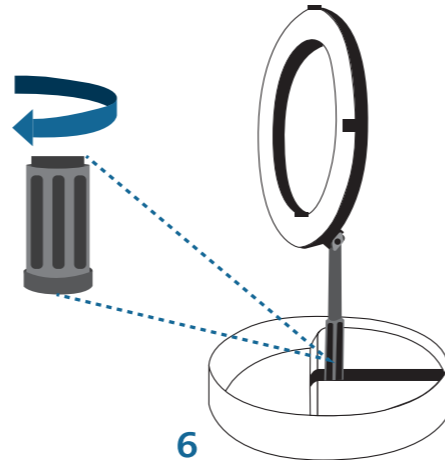

hama

00
004658

LED RING LIGHT

SpotLight FoldUp 102 II

Service & Support

www.hama.com

Hama GmbH & Co KG
86652 Monheim / Germany

+49 9091 502-0
D GB

All listed brands are trademarks of the corresponding companies. Errors and omissions excepted, and subject to technical changes. Our general terms of delivery and payment are applied.

A

B

C