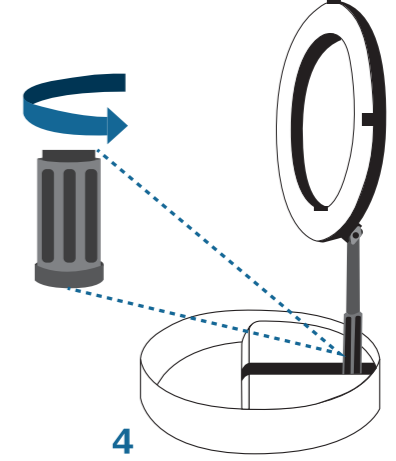

hama

00
004658

LED RING LIGHT

SpotLight FoldUp 102 II

Service & Support

www.hama.com

Hama GmbH & Co KG
86652 Monheim / Germany

+49 9091 502-0
D GB

All listed brands are trademarks of the corresponding companies. Errors and omissions excepted, and subject to technical changes. Our general terms of delivery and payment are applied.

A

B

C