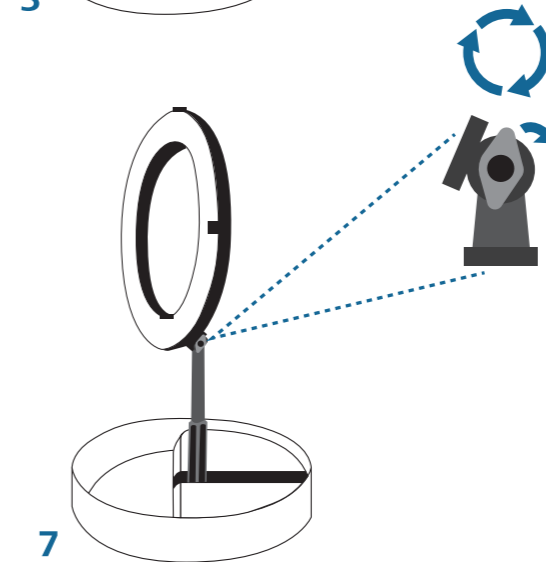

hama

00
004658

LED RING LIGHT

SpotLight FoldUp 102 II

Service & Support

www.hama.com

Hama GmbH & Co KG
86652 Monheim / Germany

+49 9091 502-0
D GB

All listed brands are trademarks of the corresponding companies. Errors and omissions excepted, and subject to technical changes. Our general terms of delivery and payment are applied.

A