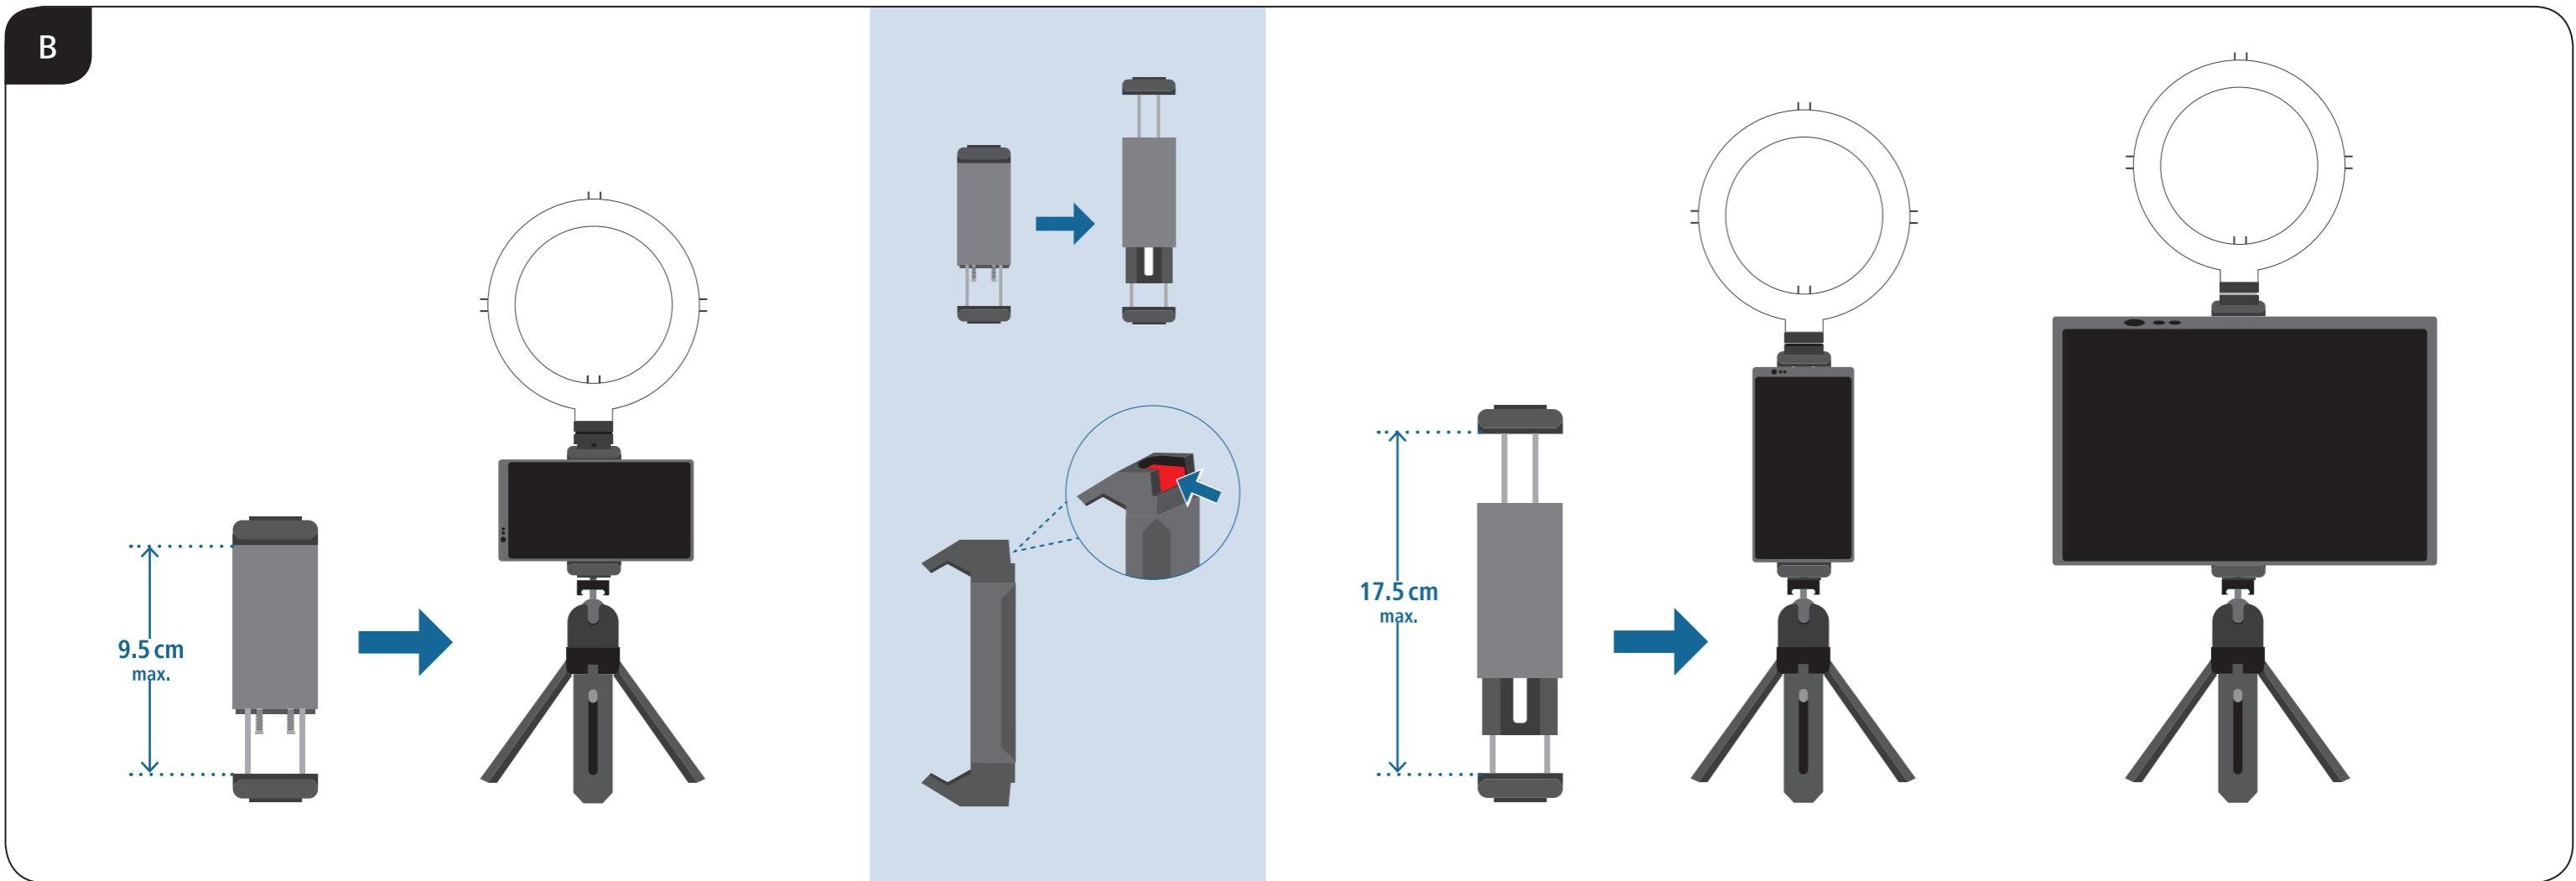

**LED RING LIGHT**

SpotLight Work Area 67

Hama GmbH & Co KG  
86652 Monheim / Germany

**Service & Support**

www.hama.com  
+49 9091 502-0  
D GB

All listed brands are trademarks of the corresponding companies. Errors and omissions excepted, and subject to technical changes. Our general terms of delivery and payment are applied.