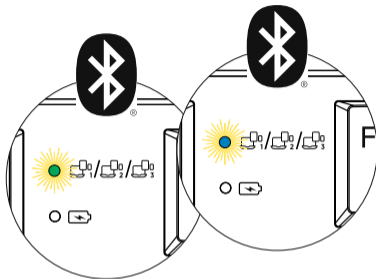

C Pairing mode Bluetooth